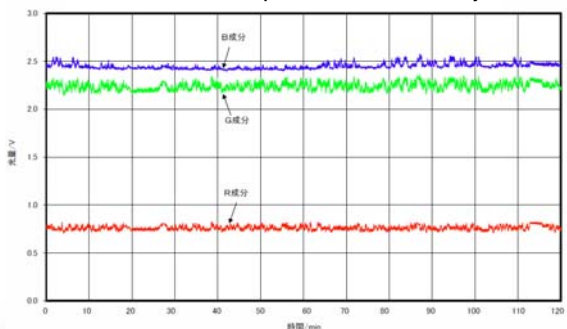

Metal halide lamp luminance stability