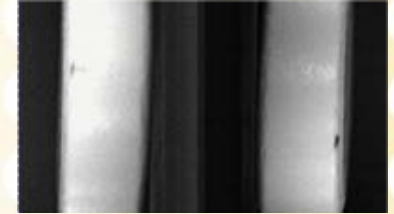

NO DEAD ANGLE technique for side inspection

Ikegami
TIE-9000

Automatic tablet inspection machine
TIE-9000 series

All circumference inspection

Side