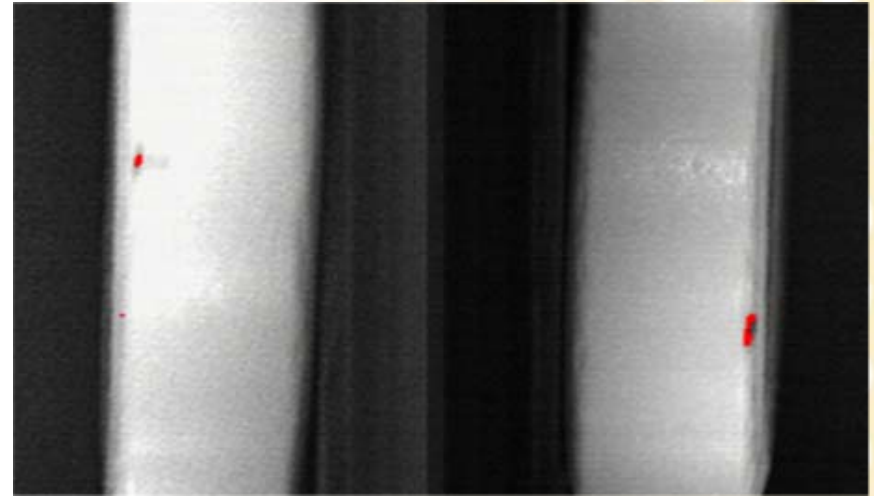

Ikegami
TIE-9000

High accuracy on edge inspection

Automatic tablet inspection machine
TIE-9000 series

Edge inspection from angle

Index

Next

Ikegami