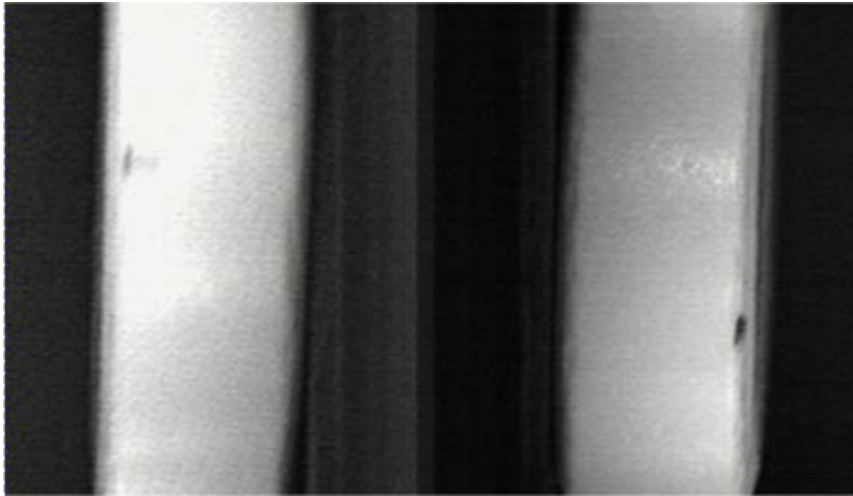

Ikegami
TIE-9000

High accuracy on edge inspection

Automatic tablet inspection machine
TIE-9000 series

Edge inspection from angle

Index

Next

Ikegami