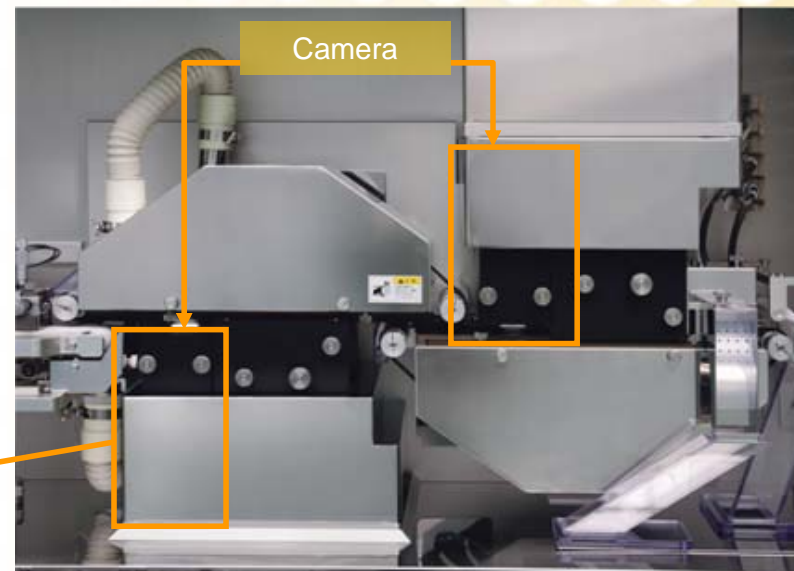

# High accuracy on edge inspection

Automatic tablet inspection machine  
TIE-9000 series

Edge inspection from angle

Index

Next

Ikegami

## Camera/lighting for split line/emboss/chipping

- High accuracy for split line/emboss/chipping inspection
- LED lighting
- Single camera for 2 lines (TIE-9500)

Index

Next