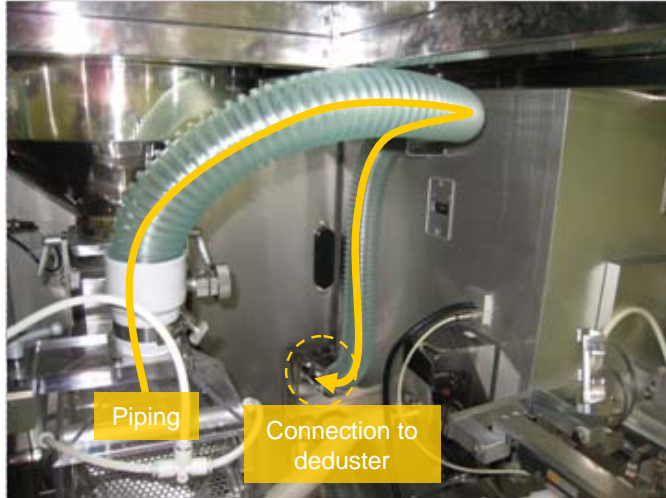

# Deduster (optional)

Automatic tablet inspection machine  
TIE-9000 series

- Remove powder from tablet on punching plate

Cyclone

Index

Next

Ikegami